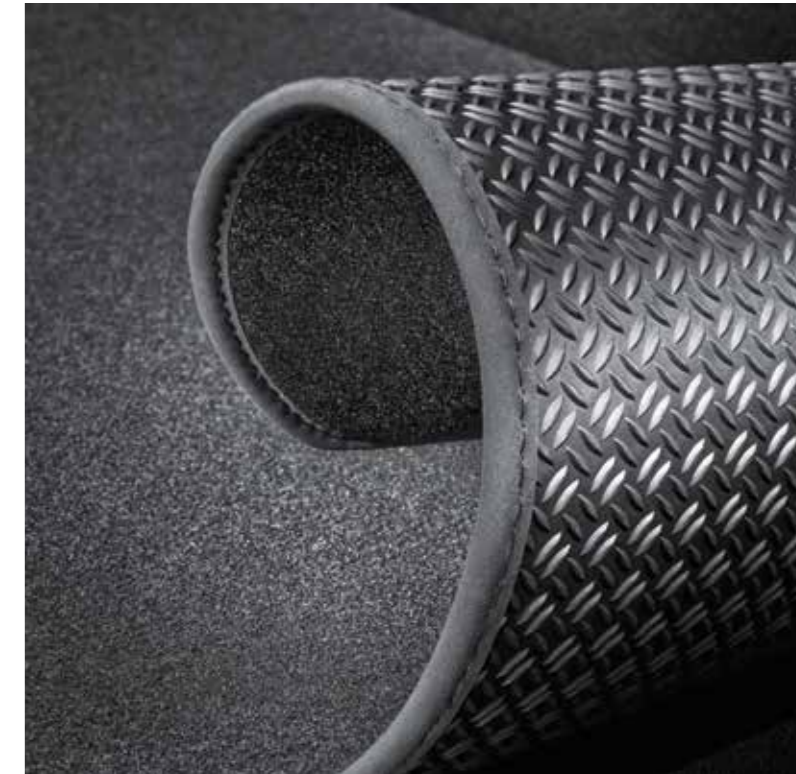

Trunk mat, reversible

Enjoy double the protection with two flippable surfaces – high-quality velour on one side, and a resilient dirt-resistant finish on the other – to suit the whole range of different transports life brings with it. With press buttons for fixation of the fold-out bumper flap for extra protection.